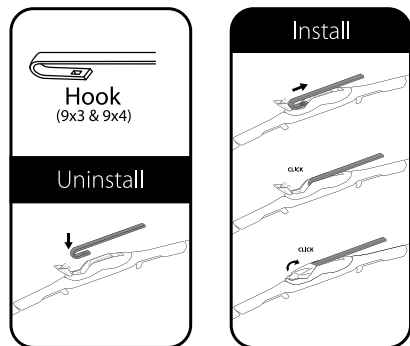

HANDLING & CAUTIONS

1. Be sure to clean the windshield if it is stained with oil, dirt and grime to ensure the service life of wiper.
2. Windshield wiper blade should be replaced when they neither perform as expected, nor provide a sufficient level of safety.
3. The recommended replacement duration for maximum performance is six months.
4. If wiper blades do not suspend off the windshield, operate the wiper until they reach the center of the windshield, turn off ignition and change the wiper blades.

INSTALLATION GUIDE

APPLICATION GUIDE

BRAND / MODEL	YEAR	SIZE
ALFA ROMEO		
ALFA 145, 146	97 -	19 / 22
ALFA 47, GT (937)	-05	16 / 22
ALFA 156 (932)	00 - 05	20 / 22
ALFA 166 (936)	98 -	19 / 21
BMW		
5 SERIES - E39	95 - 03	22 / 26

BRAND / MODEL	YEAR	SIZE
CHEVROLET		
AVEO	04 -	16 / 22
CAPTIVA	06 -	16 / 22
CAPTIVA	13 -	16 / 24
CRUZE	09 -	18 / 24
NABIRA	03 -	24 / 24
OPTRA	04 -	19 / 21
ORLANDO	13 -	19 / 24
SPARK	05 -	24 / 20

APPLICATION GUIDE

BRAND / MODEL	YEAR	SIZE
CITREON		
BELINGO	96 -	22 / 22
C2, C3	03 -	18 / 24
C5 (X4)	01 - 03	18 / 26
C8	02 -	26 / 26
EVASION	94 - 02	20 / 26
XSARA PICASSO	00 - 05	26 / 26
DAIHATSU		
GRAND MAX	12 -	19 / 19
HONDA		
ACCORD	99 -	19 / 24
ACCORD	13 -	19 / 26
ACCORD i-VTEC	03 -	18 / 26
ACCORD i-VTEC	08 -	22 / 24
CITY (SY8)	96 - 02	18 / 19
CITY (i-DSI/VTEC)	03 -	14 / 24
CITY 1.5 i-VTECH	08 -	14 / 24
CIVIC (S04)	95 -	18 / 19
CIVIC (1.7 VTEC)	01 -	19 / 21
CIVIC1.8, 2.0	06 -	23 / 28
CIVIT 1.8, 2.0 (X)	12 -	23 / 26
CR-V I (RD)	95 - 02	20 / 20
CR-V II (RD)	02 - 06	20 / 21
CR-V III (RE)	07 -	16 / 26
CR-V IV (RE)	12 -	16 / 26
CR-Z	10 -	20 / 26
FREED	08 -	14 / 26
JAZZ (1.5 i-DSI/VTEC)	03 -	14 / 24
JAZZ (HYBRID)	12 -	14 / 26
ODYSSEY	99 - 04	22 / 24
ODYSSEY	05 -	14 / 28
INSIGHT HYBRID	10 -	16 / 26
STREAM (1st-GEN)	01 - 07	14 / 24
STREAM (2nd-GEN)	07 -	14 / 26
FORD		
ESCAPE SUV 2.0	01 -	19 / 19
EVERBEST	03 -	18 / 18
FOCUS I	98 - 05	19 / 22
RANGER	00 -	18 / 18
RANGER	13 -	16 / 24
HYUNDAI/ INOKOM		
ACCENT	99 - 06	18 / 20
ACCENT	06 -	16 / 22
ATOS	99 -	17 / 20
AVANTE	06 - 10	18 / 24

BRAND / MODEL	YEAR	SIZE
AZERA	06 -	19 / 24
COUPE	01 -	18 / 20
ELANRTRA (XD)	00 - 06	18 / 20
ELANRTRA (HD)	05 - 11	18 / 24
ELANRTRA (MD)	11 -	14 / 26
GETZ	02 -	14 / 22
GRANDEUR XG	01 -	20 / 22
NEW i10 COLOURS	08 -	16 / 22
i30 (FD)	07 - 11	18 / 24
MATRIX	01 -	16 / 22
SONATA (EF)	98 - 05	20 / 22
SONATA (NF)	05 - 10	19 / 24
SANTA FE I (SM)	00 - 06	20 / 22
SANTA FE II (CM)	05 -	18 / 24
SANTA FE III (DM)	12 -	14 / 26
STAREX	97 -	20 / 24
TRAJET	00 -	22 / 26
TUCSON	05 -	16 / 24
VOLESTER (FS)	11 -	18 / 26
ISUZU		
D-MAX	05 -	19 / 21
KIA/NAZA		
206 BESTARI	00 -	16 / 26
CARENS	00 - 02	19 / 24
CARNIVAL/ RIA	99 - 05	24 / 24
CITRA	02 - 06	19 / 24
CITRA II RONDO	07 -	16 / 26
CERATO	13 -	14 / 26
OPTIMA	01 - 07	20 / 22
PICANTO/ SURIA	04 -	16 / 22
PREGIO	02 -	18 / 21
RIO	00 -	18 / 21
NEW RIO	13 -	16 / 26
SEPHIA	99 -	19 / 21
SORENTO	04 -	19 / 24
SPECTRA	00 - 04	19 / 21
SPECTRA 5	05 - 08	6 / 24
SPORTAGE	94 - 03	20 / 20
SPORTAGE	04 -	16 / 24
FORTE	10 -	20 / 24
K5 OPTIMA	11 -	18 / 24
SPORTAGE	09 -	18 / 24
LAND ROVER		
DISCOVERY II	10 -	21 / 21
DISCOVERY III	12 -	22 / 22