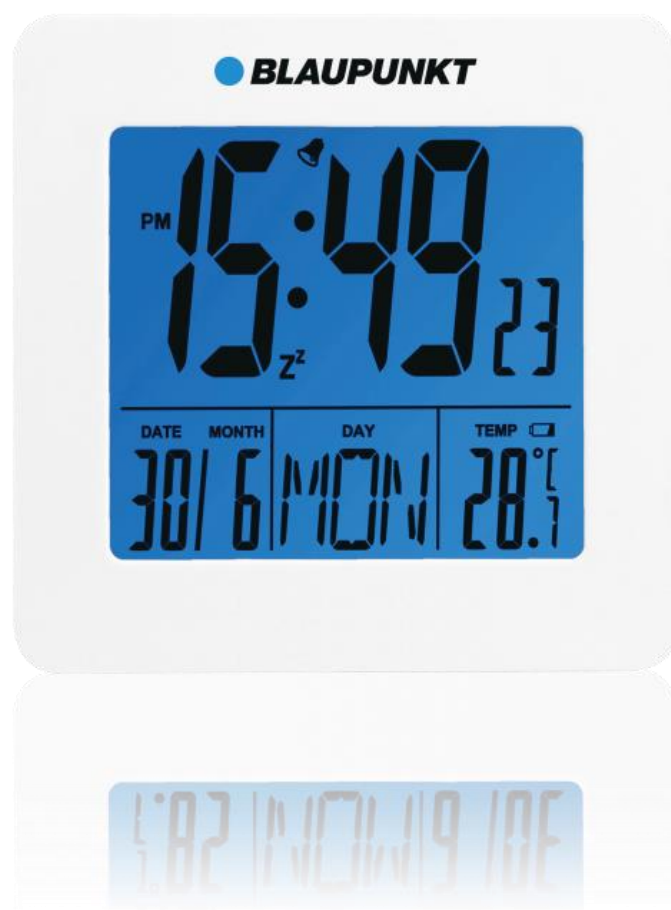

TIME/DATE/TEMP-CL02WH ALARM CLOCK

Multifunction Alarm Clock

Features and specification:

- Time
- Date: day / month
- Weekday (7 languages)
- Alarm / Snooze
- Indoor temperature: 0°C~50°C
- 12/24 hours selectable
- LED blue backlight
- Battery power: 1pc. battery 1,5V AA (not included)
- Dimensions: : 93(W.) x 93(H.) x 53(D.)mm
- Weight: 0,11kg