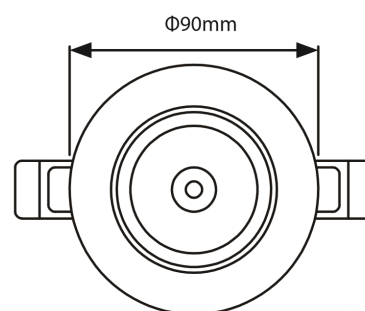

Downlight recessed 7W

YEAR GUARANTEE

Adjustable

80% more savings

Colour rendering index
CRI > 80

Color temperature
warm white

Enjoy it.

EAN:	5907622672880
SKU:	BLAUPUNKT-DLR7WW
Color temperature:	Warm white 3000K
Luminous flux:	595lm
Water resistance:	IP20
Power:	7W
CRI/Ra:	>80
Efficiency:	85lm/W
Beam angle:	36°
Guarantee:	3 year
Life span:	50 000h

Cut hole
Ø75mm