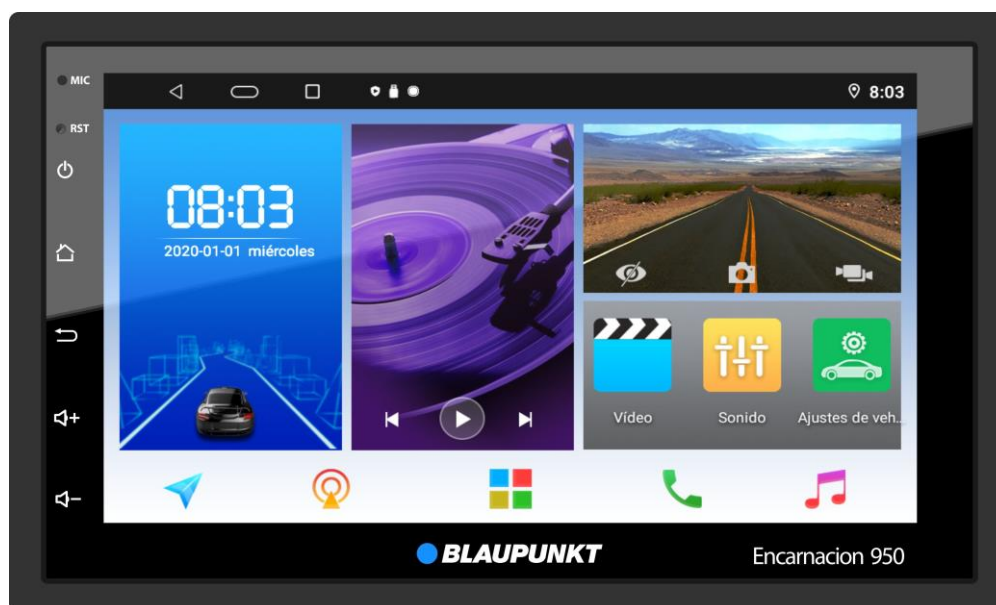

CAR MULTIMEDIA ENCARNACION 950

Order Number
1 011 000 019 792

Highlights

- **Radio**
High-end tuner
FM, AM Tuner
- **Display**
Large 7" digital TFT Capacitive touch screen display (1024x 600 pixels)
- **Navigation**
Prepared for Navigation (GPS built-in)
- **Data carrier**
2x (Rear) USB (Standard A-type)
- **Media player**
Audio and Video from USB
- **Bluetooth**
Built-in Bluetooth for hands-free calling, phone book upload and audio streaming.
- **Inputs / Outputs**
A/V input
Rear view camera input
Video output
Steering Wheel Control input
- **Equalizer / Amplifier**
10-band parametric equalizer
- **Wi-Fi / Internet Access**
Wi-Fi built-in
- **Apps install**
Allows Android apps to be installed
- **Slim silver box**
Can be installed in most 2-DIN clusters without depth interference.

CAR MULTIMEDIA

ENCARNACION 950

RADIO

Type of tuner	Blaupunkt receiver
World tuner (switchable)	Europe, OIRT, Americas, Japan
Wave bands	FM 1, 2, 3, AM 1, 2
Band Scan	Yes
Search via frequency	Yes
Station memory	30
Sensitivity	lo/dx
Frequency response (Hz) -3dB	30 – 15.000

DISPLAY

Technology	Digital
Type	TFT Capacitive
Screen size	7"
Resolution	1024 x 600 pixels
Touchscreen	Yes
Brightness adjustable	Yes
Display switch off	Yes
Clock display	24 / 12 hours
Date display	Yes
Wallpaper options	Yes
Radio system languages	English, Spanish, Portuguese