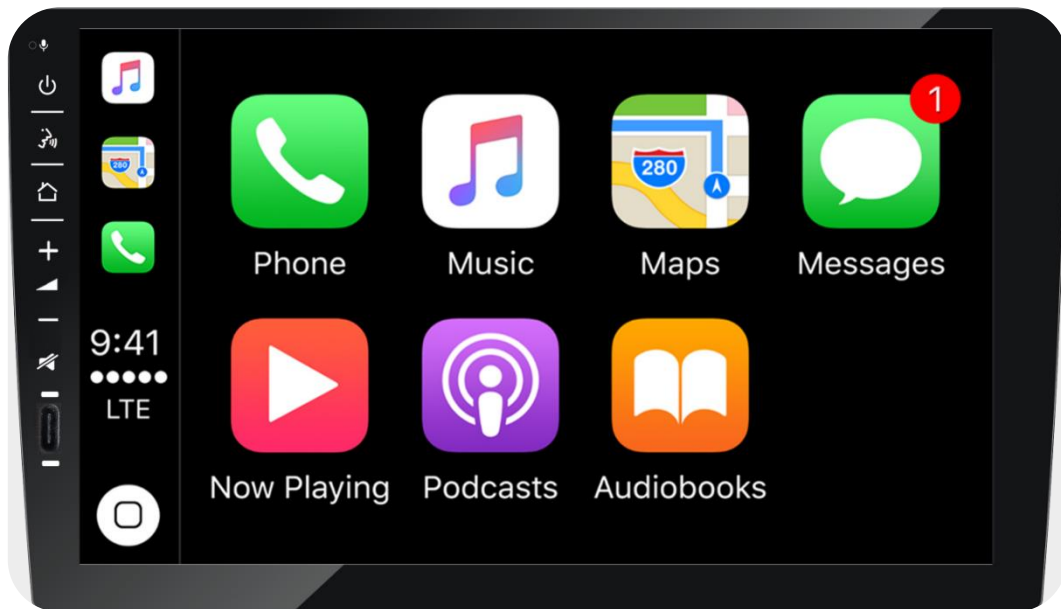

CAR MULTIMEDIA SAN ANDRES 970

Order Number
1 011 000 019 970

Highlights

- **Radio**
High-end tuner
FM (RDS), AM Tuner
- **Display**
Extra Large 9" digital TFT capacitive touch screen display (1024 x 600 pixels)
- **Smartphone compatibility**
Android Auto (USB)
Apple CarPlay (USB)
- **Data carrier**
2x USB (Type-C (front) + Standard A-type (rear))
- **Media player**
Audio and Video from USB
- **Inputs / Outputs**
Rear view camera input and AV input
- **Bluetooth**
Built-in Bluetooth for hands-free calling, phone book upload and audio streaming
external hands-free microphone
- **Equalizer / Amplifier**
10-band parametric equalizer
- **Tailor made versatility**
Frame and connections are sold separately creating huge possibilities of tailor made. Add the frame and the plug-n-play harness to enjoy smartphone connectivity on a big screen.

CAR MULTIMEDIA

SAN ANDRES 970

RADIO

Type of tuner	Blaupunkt receiver
World tuner (switchable)	Europe, OIRT, Americas, Japan
Wave bands	FM 1, 2, 3, AM 1, 2
Radio Data System (RDS)	AF, CT, EON, PS, PTY, TA, TP, RT
Band Scan	Yes
Search via frequency	Yes
Station memory	30
Sensitivity	lo/dx
Frequency response (Hz) -3dB	30 – 15.000

DISPLAY

Technology	Digital
Type	TFT
Screen size	9"
Resolution	1024 x 600 pixels
Touchscreen	Yes
Brightness adjustable	Yes
Display switch off	Yes
Clock display	24 / 12 hours
Date display	Yes
Radio system languages	English (British), Spanish, Portuguese